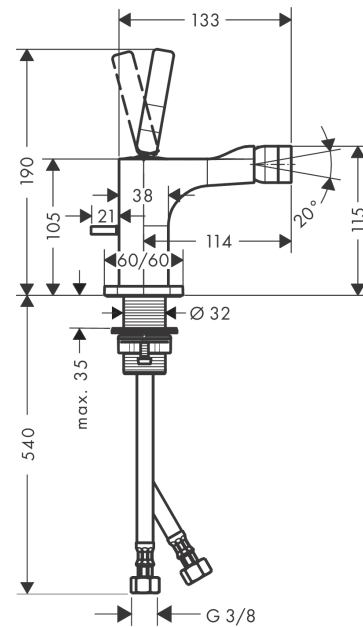

AXOR Citterio E
Single lever bidet mixer with pop-up waste set
 Surfaces: **Chrome** Article Number: **36120000**

Description

product features

- consists of: single lever bidet mixer, waste set
- projection 114 mm
- aerator with ball pivot
- normal spray
- flow rate at 3 bar: 7.2 l/min
- joystick ceramic cartridge
- suitable for continuous flow water heaters
- pop-up waste set G 1¼
- connection dimension: DN15

Technology

Product image

Scale drawing

Flowchart